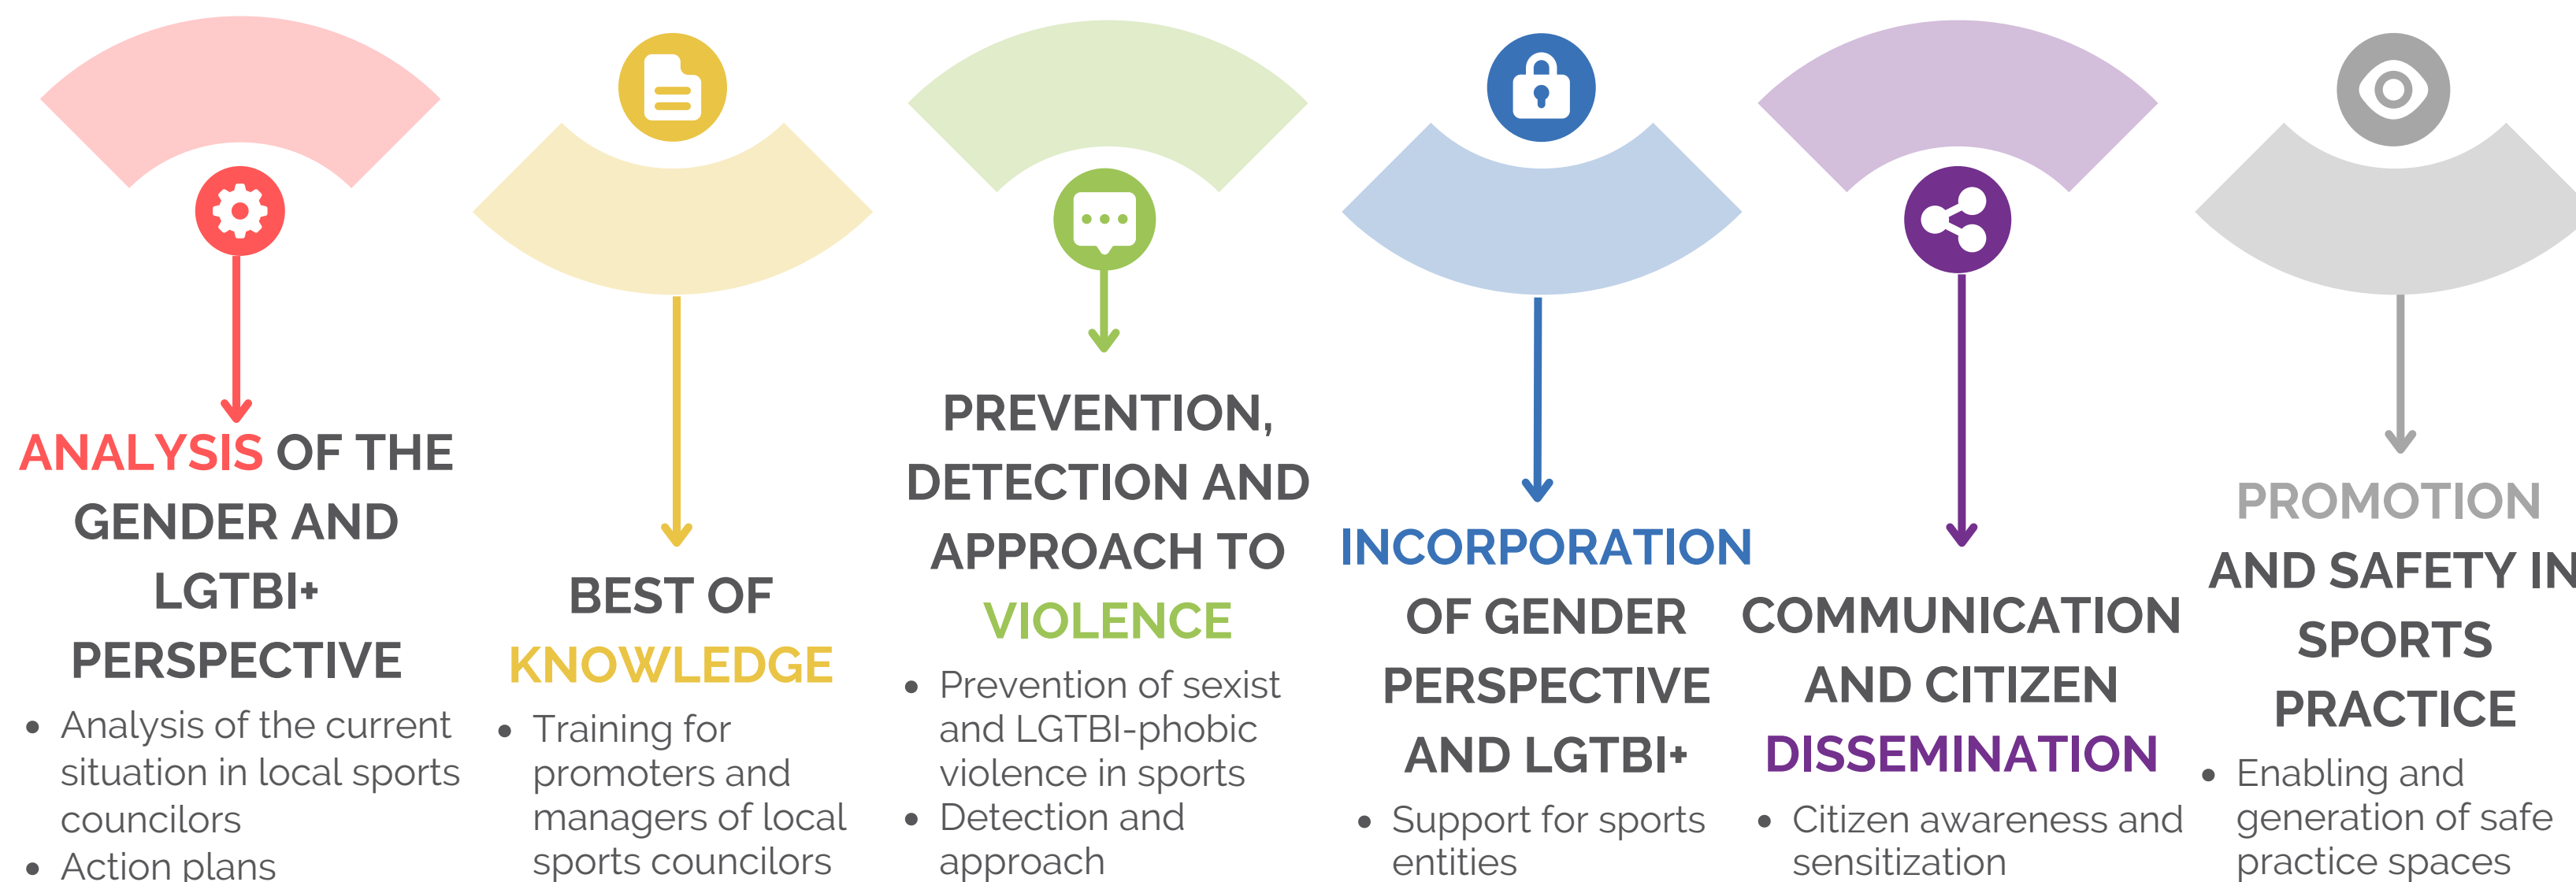

# The 6 action lines to apply gender perspective in sports policies

For each of the intervention lines, strategies are proposed to identify and respond to real needs.

Infographic based on the study 'The incorporation of the gender perspective in the local sports system' prepared by ECN Moon Consultoría, SL (2021) for Barcelona Provincial Council